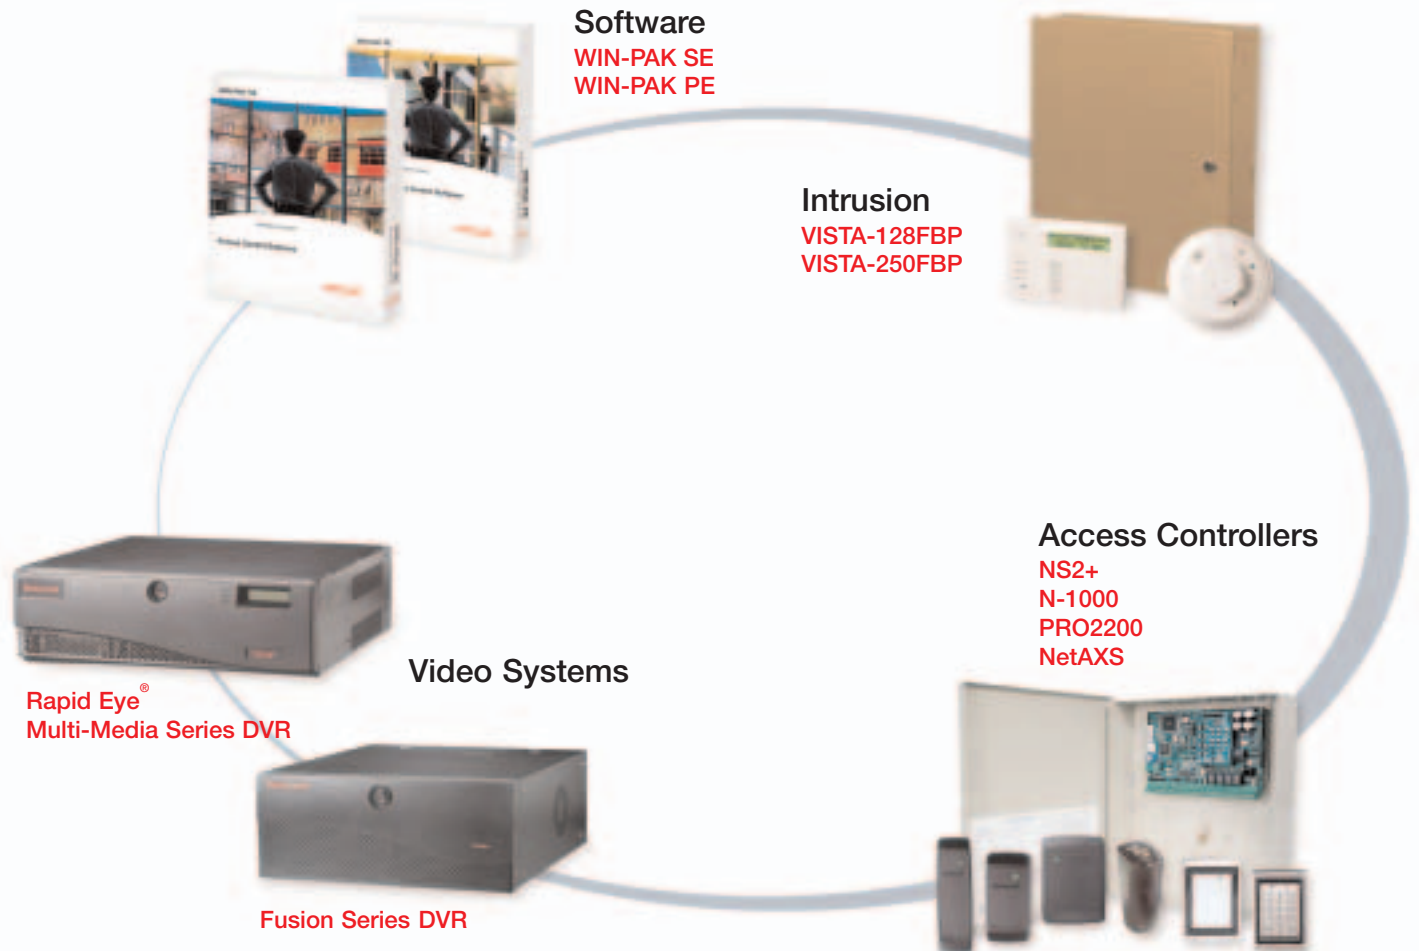

Get the whole picture! With WIN-PAK® SE, your customers can enjoy the benefits of integrated video surveillance for an even higher level of security.

Your customers can:

- View video at the touch of a button in and around their business right at the video monitor via the IT network or remotely over the Internet
- Check on stock rooms or view lobby entrances
- View delivery docks and parking lots
- Screen visitors at the entranceway
- Keep their eye on valuable assets, inventory and important records
- View recorded video to check on openings and closings of their business
- Conduct and view secure guard tours
- Schedule “live” site visits that are conducted electronically while the system simultaneously records video in time lapse mode—granting them instant access to, and easy search and retrieval of, important information

Access the Possibilities... Access Control Made Simple

Simply placing an access proximity card near the reader will quickly and easily give access only to those specified. This card can also be used to disarm or arm the security system. There is no need to fumble with clumsy locks and keys or have employees remember multiple security codes. If a card is lost or stolen, it can be deleted from the system without having to redistribute keys or change locks—saving time and money.

WIN-PAK SE's virtual keypad enables quick and easy remote control of intrusion panels.

How it Works

WIN-PAK® SE Combines Access, Video, Intrusion and Fire

Compatible Systems

A Winning Opportunity

From Retrofits to Future Expansions