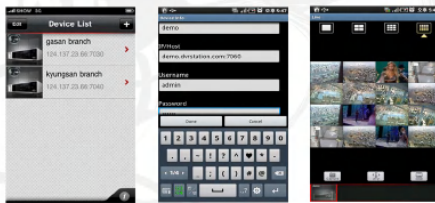

16 Channel, Embedded Linux OS, True H.264 Compression
 Built-in multiplexer, Triplex function - simultaneous record / playback / network
 1 main composite, 1 spot, 1 VGA, Touch Sensitive Front Panel Interface
 USB Flashdrive Backup, Internal HDD (SATA): 1 (Up to 2TB)
 1 Ch Audio with remote Audio over network, Watermark
 Watch dog / Power Failure Recovery, Firmware upgrade via USB
 RS-422/485 for PTZ speed dome and Controller Keyboard
 3 Simultaneous users, Free DDNS Support, USB mouse controlled
 Remote View via Android, iPhone, BlackBerry and Windows Mobile Phone
 (Tested in US, Canada, and Korea)
 Developed & Made in Korea

SPECIFICATION

Video Format	NTSC or PAL
Operating System	Embedded Linux
Triplex Function	Simultaneous Record / Playback / Network
Video Input	16
Multiple Main Monitor Outputs	1 Main Composite, 1 Spot, 1 VGA
Video Compression Method	True H.264
Average File Size	2.0 ~ 9.6KB
Max. Recording Rate & Res.	240pps @ 360 x 240, 120pps @ 720 x 240, 60pps @ 720 x 480
Alarm In / Out	16 / 1
Audio In / Out	1 / 1
System Control	Key buttons, IR Remote controller, Remote client PC
PTZ & Controller Interface	RS-422 / RS-485
Display Setting	Brightness, Contrast, Color adjust, Hidden / Covert
Camera Title	12 characters per channel
Recording Modes	Continuous, Schedule, Alarm, and Motion
Recording Adjustments	Frame rate and picture quality adjustment
Pre & Post Alarm Recording	Pre-alarm: 3 sec per CH / Post-alarm: 10 sec ~ 300 sec
Motion Detection	16 selectable grids / 20 sensitivity levels
Search Mode	Time/Date, Camera, Alarm, Motion
Power Failure Recovery	Auto reboot while maintaining previous system settings
E-mail Notification	External alarm, video loss, power loss, HDD failure
System Utility	Auto key lock/ disk check
User Level	1 Admin, 5 Configurable users
Internal Storage Bays	1 Internal HDD bay (Up to 2TB)
Watermark	Provided
Power	100 - 240VAC (50/60), Universal, DC 12V, 36W
Dimension (W x D x H)	11.02" x 12.40" x 2.17"
Weight	4.2 lb