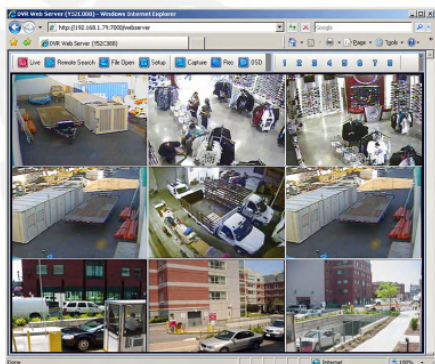

Compatible with Mac OS
Live Viewing, Playback, Up to 3 users connection